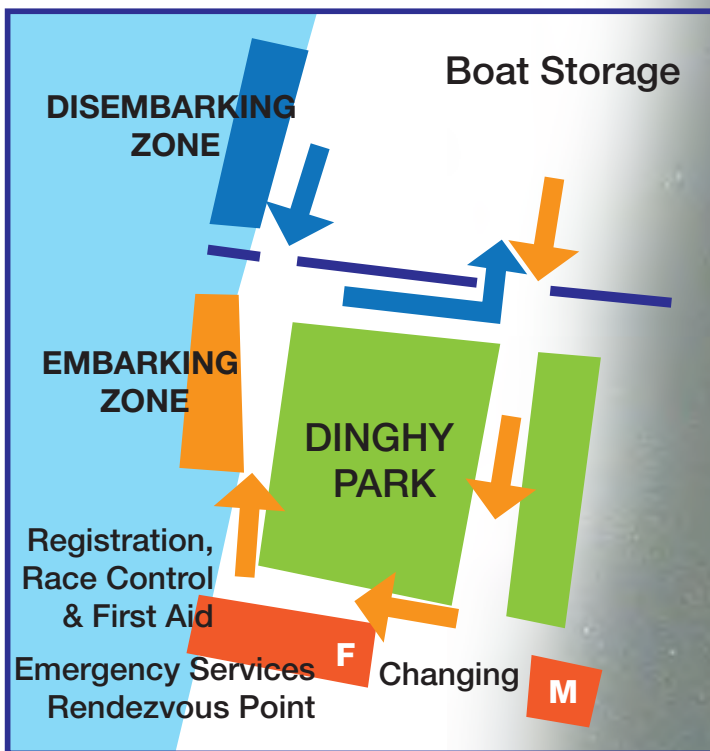

Chester Regatta Boating Plan

FIGURE 3

Yellow hatched area. Strictly no parking

CHESTER

Trailer Parking

Toilets

Ferry Landing stage

SANDY LANE

Marquee Refreshments Prizes

All boat storage

DISEMBARKING ZONE

EMBARKING ZONE

CHESTER SAILING CLUB

Race Control & Registration

Male & Female Changing

Emergency Services Rendezvous Point SJ419622

Overflow Car Park