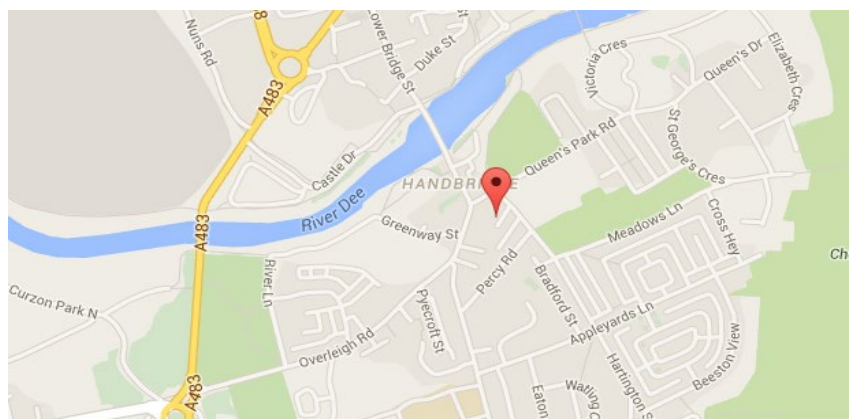

Chester Regatta & Chester Sprint

Saturday 8th and Sunday 9th June 2024

Car Parking

at

QUEEN'S PARK HIGH SCHOOL

Queen's Park View

Handbridge, CH4 7AE

<https://w3w.co/earth.dogs.leads>

Open from 6 am to 7 pm

£5 per car (includes race program)

Head to the regatta on foot following Chester Regatta signs and take the free ferry to the regatta site

HOW TO FIND US:

Via Handbridge

Turn right on to Queen's Park Drive at Simply Insurance (just after Asda) and take the first turning on the right just after the zebra crossing– Car Park entrance is 100 yards on the left.

Via Lower Bridge Street

Turn left onto Queen's Park Drive at Simply Insurance (just opposite ASDA) and take the first turning on the right just after the zebra crossing – Car Park entrance is 100 yards on the left.